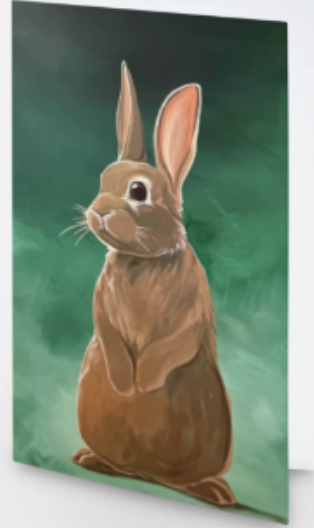

COLLECTION: CLASSIC

ITEM #	SIZE	PRICE
109	8X12"	\$45
110	8X16"	\$80
111	16X24"	\$115
112	24X36"	\$145

WILLIAM - ORCA

Canvas print wrapped on 1.5" wood frame

COLLECTION: CLASSIC

ITEM #	SIZE	PRICE
113	8X12"	\$45
114	8X16"	\$80
115	16X24"	\$115
116	24X36"	\$145

BREATHE

Canvas print wrapped on 1.5" wood frame

COLLECTION: CLASSIC

ITEM #	SIZE	PRICE
117	8X12"	\$45
118	8X16"	\$80
119	16X24"	\$115
120	24X36"	\$145

FRENCH ALPS

Canvas print wrapped on 1.5" wood frame

COLLECTION: CLASSIC

ITEM #	SIZE	PRICE
121	8X12"	\$45
122	8X16"	\$80
123	16X24"	\$115
124	24X36"	\$145

BLANK CARDS

Various sizes and designs
From

\$1.08/EACH

BLANK CARDS

BABY POLAR BEAR

Blank card designs printed on thick pre folded cardstock