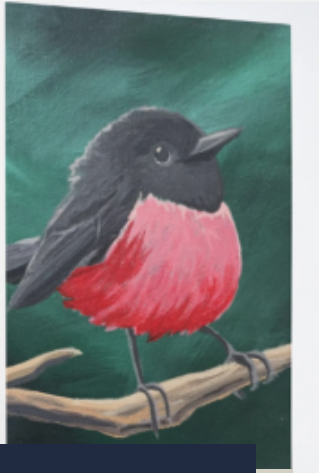

BLANK CARDS

Various sizes and designs
From

$1.08/EACH